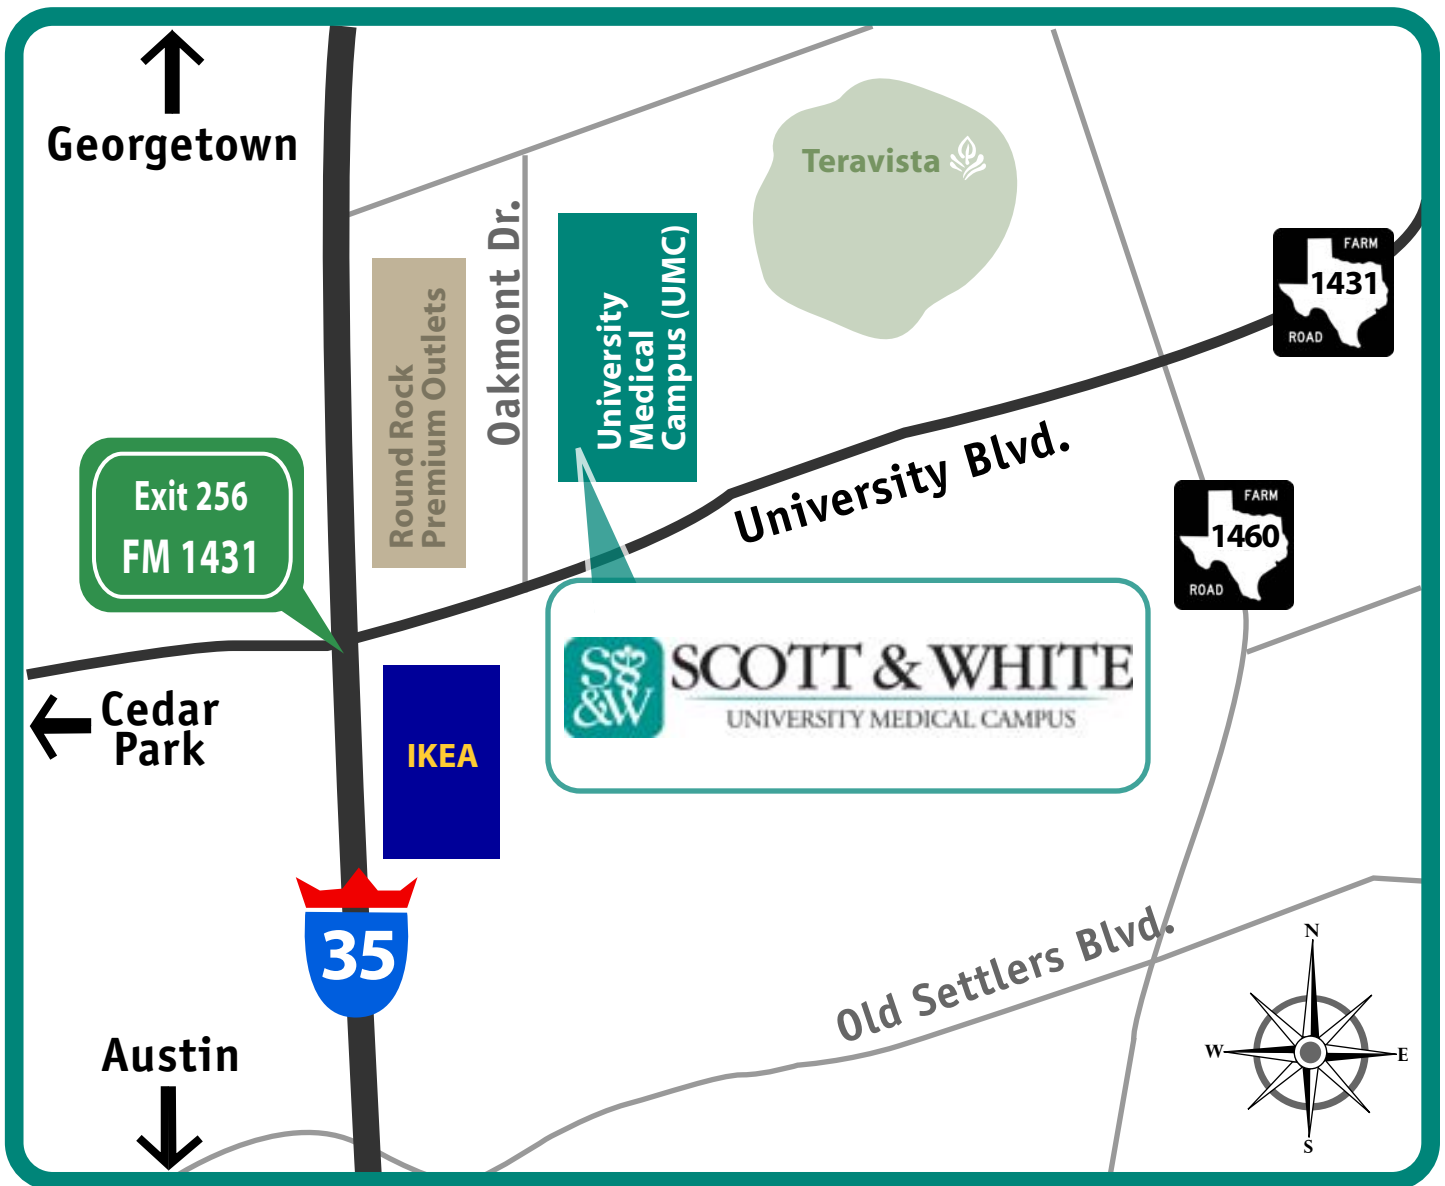

# Map and Directions

## Scott & White University Medical Campus in Round Rock, TX

From Interstate Highway 35, take Exit 256 FM 1431.

Turn east onto University Blvd.

Scott & White University Medical Campus will be on the left (past Oakmont Drive) at 300 University Blvd., just east of the Round Rock Premium Outlets and IKEA.

**Scott & White University Medical Campus (UMC)**

**300 University Blvd.**

**Round Rock, TX 78664**

**512-509-0200 or 866-509-9191**